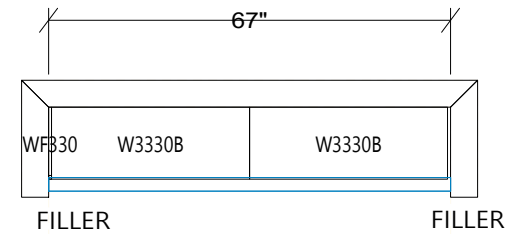

LAUNDRY

CUSTOM CABINETY BY KDC
PRICE GROUP 0

DOOR: FLORENCE
DRAWER: SLAB
HINGES: SOFT CLOSE
DRAWER GUIDES: SOFT CLOSE
OVERLAY: MODIFIED OVERLAY
WOOD: MAPLE
FINISH: CANYON

TRIM:
1-SCRWN3

All dimensions _size designations given are subject to verification on job site and adjustment to fit job conditions.

This is an original design and must not be released or copied unless applicable fee has been paid or job order placed.

Designed: 4/14/2026
Printed: 5/5/2026