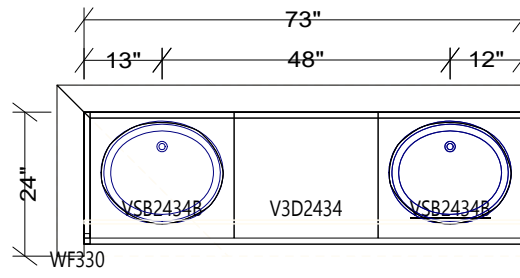

This is an original design and must not be released or copied unless applicable fee has been paid or job order placed.

Designed: 4/14/2026
 Printed: 5/5/2026

MAIN BATHROOM
CABINET HEIGHT 34-1/2"

CUSTOM CABINETY BY KDC
PRICE GROUP 0

DOOR: FLORENCE
DRAWER: SLAB
HINGES: SOFT CLOSE
DRAWER GUIDES: SOFT CLOSE
OVERLAY: MODIFIED OVERLAY
WOOD: MAPLE
FINISH: CANYON

TRIM:
1-TOEKICK
1-BASE SHOE

COUNTERTOPS: BY OTHERS

MASTER BATH
CABINET HEIGHT 34-1/2"