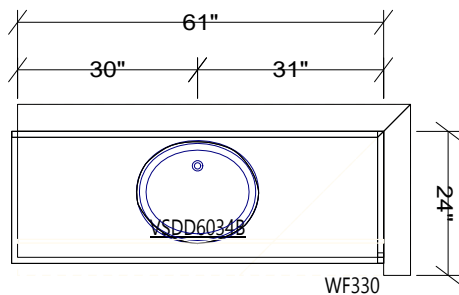

This is an original design and must not be released or copied unless applicable fee has been paid or job order placed.

Designed: 4/14/2026
 Printed: 5/5/2026

MAIN BATHROOM
CABINET HEIGHT 34-1/2"

CUSTOM CABINETY BY KDC
PRICE GROUP 0