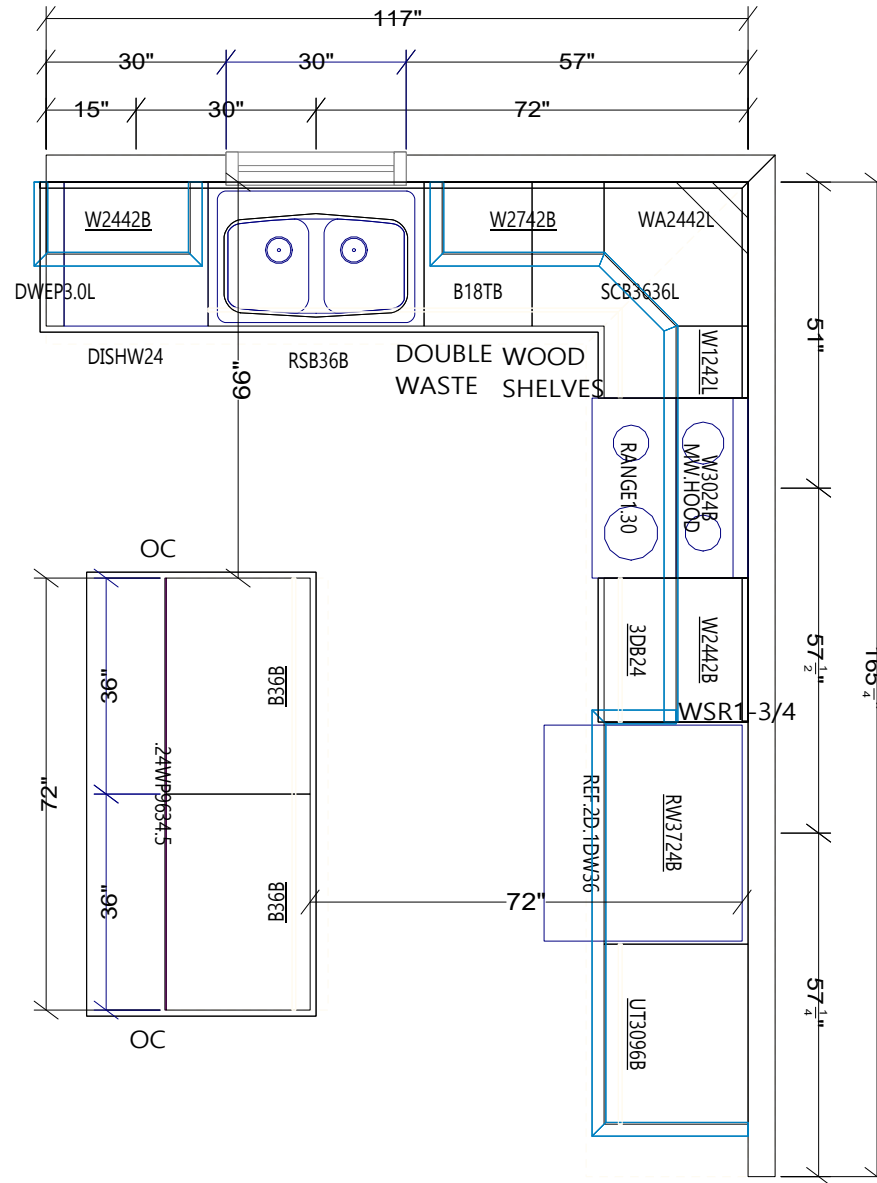

NAUTICAL TRIM:
 1-SCRWN3
 3-TOEKICK
 1-OC
 6-BASE SHOE
 1-TOUCH UP KIT

COUNTERTOPS: BY OTHERS

All dimensions & size designations given are subject to verification on job site and adjustment to fit job conditions.

This is an original design and must not be released or copied unless applicable fee has been paid or job order placed.

Designed: 4/14/2026
 Printed: 5/5/2026

MAIN BATHROOM
CABINET HEIGHT 34-1/2"

CUSTOM CABINETY BY KDC
PRICE GROUP 0

DOOR: FLORENCE
DRAWER: SLAB
HINGES: SOFT CLOSE
DRAWER GUIDES: SOFT CLOSE
OVERLAY: MODIFIED OVERLAY
WOOD: MAPLE
FINISH: CANYON

TRIM:
1-TOEKICK
1-BASE SHOE

COUNTERTOPS: BY OTHERS

MASTER BATH
CABINET HEIGHT 34-1/2"