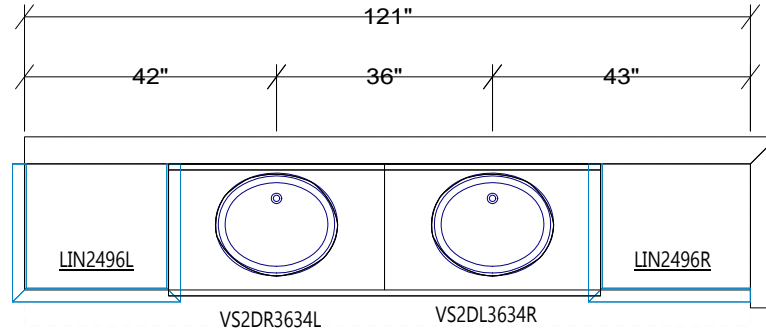

WHITE ICE TRIM:
 3-SCRWN3
 2-SCRIBE
 1-TOUCH UP KIT

COUNTERTOPS: BY OTHERS

PANTRY SHELVES BY OTHERS

<p>All dimensions & size designations given are subject to verification on job site and adjustment to fit job conditions.</p>		<p>This is an original design and must not be released or copied unless applicable fee has been paid or job order placed.</p>	<p>Designed: 12/29/2025 Printed: 3/6/2026</p>	
<p>VALIDO - 424 STONEHAVEN (SONNTAG)</p>		<p>All</p>	<p>Drawing #: 1</p>	<p>Scale : 0 3/8" 1'</p>

POWDER ROOM
CABINET HEIGHT 34-1/2"

CUSTOM CABINETRY BY KDC

DOOR: LARSEN
DRAWER: SLAB
HINGES: SOFT CLOSE
DRAWER GUIDES: SOFT CLOSE
OVERLAY: MODIFIED OVERLAY
WOOD: MAPLE
FINISH: CANYON

TRIM:
1-TOEKICK
1-BASE SHOE

COUNTERTOPS: BY OTHERS

MASTER BATH
CABINET HEIGHT 34-1/2"

CUSTOM CABINETRY BY KDC

DOOR: LARSEN
DRAWER: SLAB
HINGES: SOFT CLOSE
DRAWER GUIDES: SOFT CLOSE
OVERLAY: MODIFIED OVERLAY
WOOD: MAPLE
FINISH: CANYON