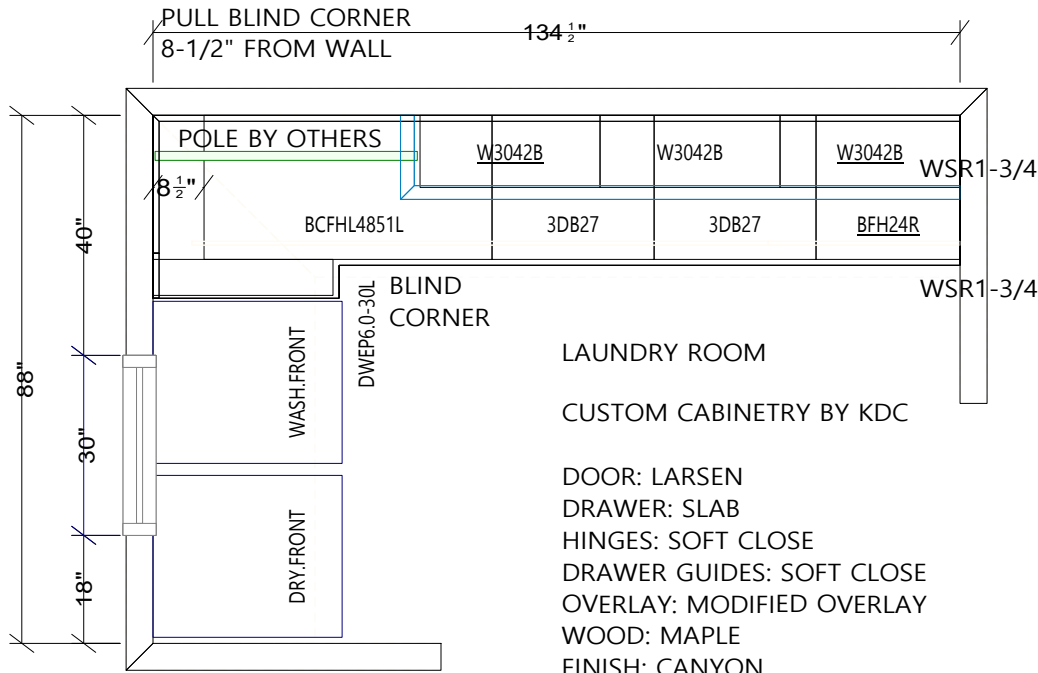

LAUNDRY ROOM

CUSTOM CABINETRY BY KDC

DOOR: LARSEN
DRAWER: SLAB
HINGES: SOFT CLOSE
DRAWER GUIDES: SOFT CLOSE
OVERLAY: MODIFIED OVERLAY
WOOD: MAPLE
FINISH: CANYON

TRIM:
2-TOEKICK
2-BASE SHOE
2-SCRWN3

COUNTERTOPS: BY OTHERS