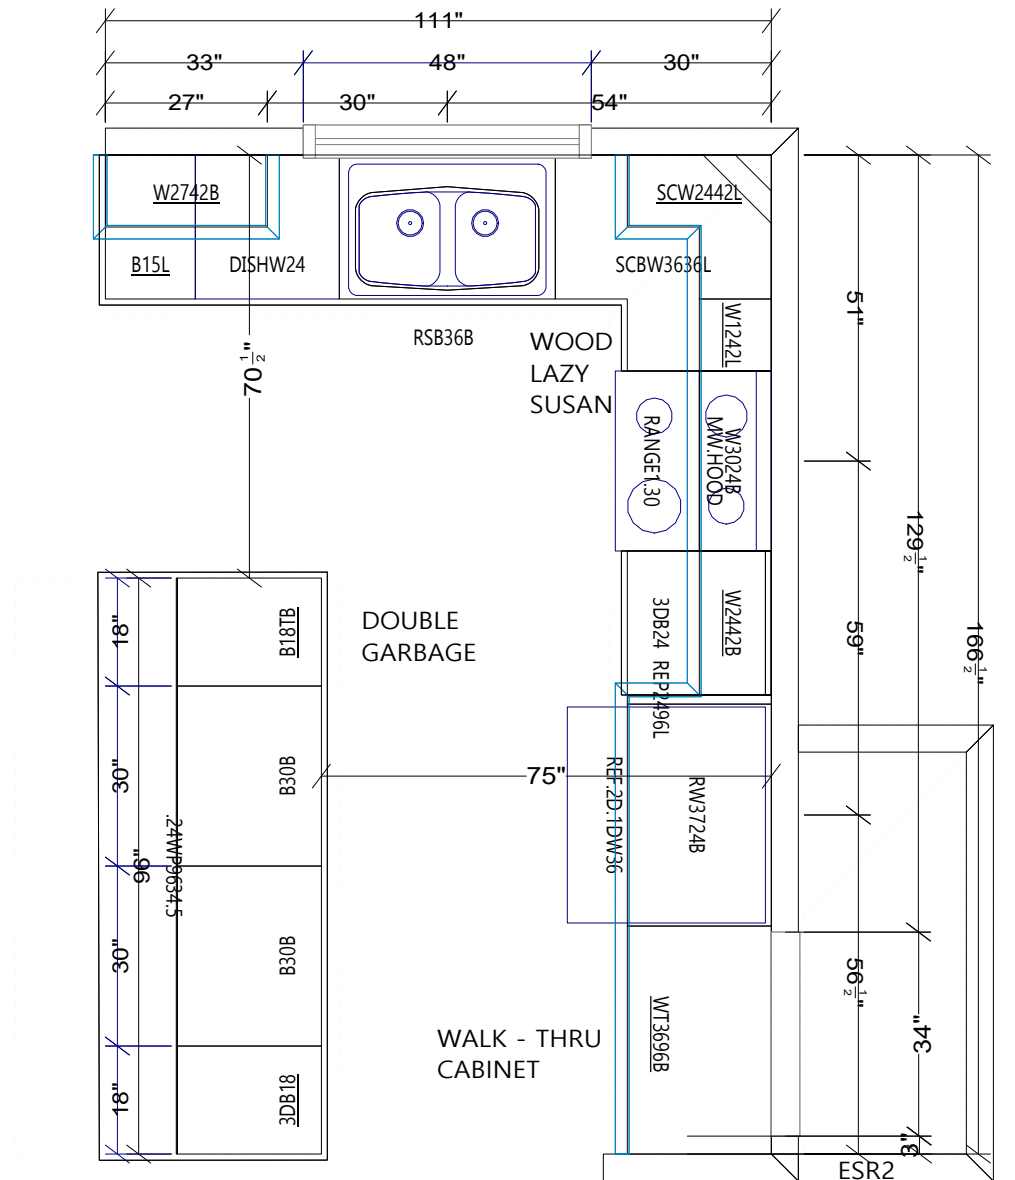

CUSTOM CABINETS BY KDC

DOOR: LARSEN
DRAWER: SLAB
HINGES: SOFT CLOSE
DRAWER GUIDES: SOFT CLOSE
OVERLAY: MODIFIED OVERLAY
WOOD: MAPLE
FINISH: CANYON
UPPERS: WHITE ICE

CANYON TRIM:
3-TOEKICK
6-BASE SHOE
3-SCRIBE
1-OC
1-TOUCH UP KIT

WHITE ICE TRIM:
3-SCRWN3
2-SCRIBE
1-TOUCH UP KIT

COUNTERTOPS: BY OTHERS

PANTRY SHELVES BY OTHERS

All dimensions & size designations given are subject to verification on job site and adjustment to fit job conditions.		This is an original design and must not be released or copied unless applicable fee has been paid or job order placed.	Designed: 12/29/2025 Printed: 3/6/2026	
VALIDO - 424 STONEHAVEN (SONNTAG)		All	Drawing #: 1	Scale : 0 3/8" 1'