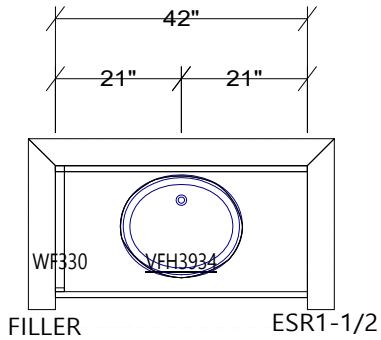

POWDER ROOM
CABINET HEIGHT 34-1/2"

CUSTOM CABINETRY BY KDC

DOOR: LARSEN
DRAWER: SLAB
HINGES: SOFT CLOSE
DRAWER GUIDES: SOFT CLOSE
OVERLAY: MODIFIED OVERLAY
WOOD: MAPLE
FINISH: CANYON

TRIM:
1-TOEKICK
1-BASE SHOE

COUNTERTOPS: BY OTHERS