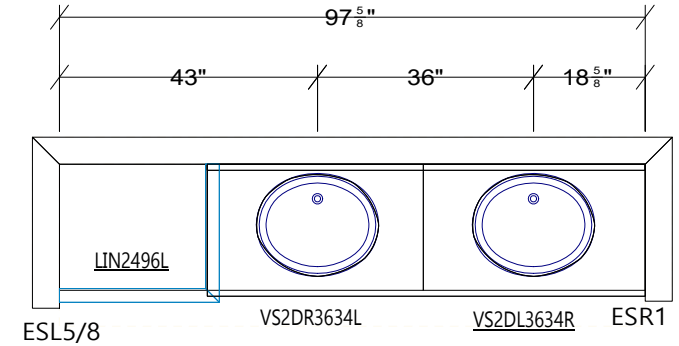

MAIN BATH
CABINET HEIGHT 34-1/2"

CUSTOM CABINETRY BY KDC

DOOR: LARSEN
DRAWER: SLAB
HINGES: SOFT CLOSE
DRAWER GUIDES: SOFT CLOSE
OVERLAY: MODIFIED OVERLAY
WOOD: MAPLE
FINISH: CANYON

TRIM:
2-TOEKICK
2-BASE SHOE
1-SCRWN3

COUNTERTOPS: BY OTHERS

All dimensions & size designations given are subject to verification on job site and adjustment to fit job conditions.

This is an original design and must not be released or copied unless applicable fee has been paid or job order placed.

Designed: 12/29/2025
Printed: 3/6/2026