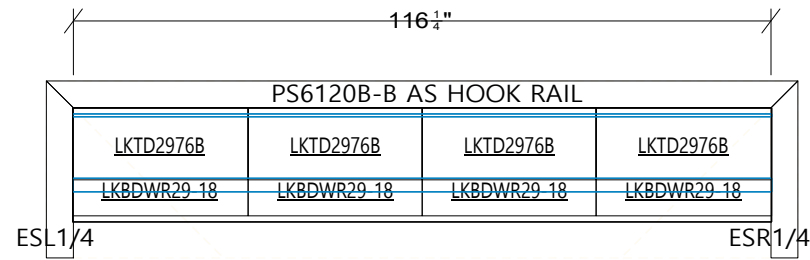

LOCKERS IN MUDROOM

CUSTOM CABINETY BY KDC

DOOR: LARSEN
DRAWER: SLAB
HINGES: SOFT CLOSE
DRAWER GUIDES: SOFT CLOSE
OVERLAY: MODIFIED OVERLAY
WOOD: MAPLE
FINISH: CANYON

TRIM:
1-SCRWN3
1-PS6120B-B AS HOOKRAIL

COUNTERTOPS: BY OTHERS

All dimensions & size designations given are subject to verification on job site and adjustment to fit job conditions.		This is an original design and must not be released or copied unless applicable fee has been paid or job order placed.	Designed: 12/29/2025 Printed: 3/6/2026	
VALIDO - 424 STONEHAVEN (SONNTAG)		All	Drawing #: 1	Scale : 0 3/8" 1'