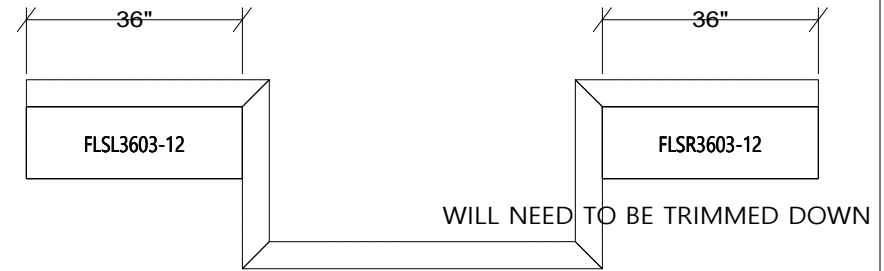

FAMILY ROOM

4-FLOATING SHELVES ON EACH SIDE OF FIREPLACE

CUSTOM CABINETRY BY KDC

DOOR: LARSEN
DRAWER: SLAB
HINGES: SOFT CLOSE
DRAWER GUIDES: SOFT CLOSE
OVERLAY: MODIFIED OVERLAY
WOOD: MAPLE
FINISH: CANYON

All dimensions _size designations given are subject to verification on job site and adjustment to fit job conditions.

This is an original design and must not be released or copied unless applicable fee has been paid or job order placed.

Designed: 12/29/2025
Printed: 3/6/2026